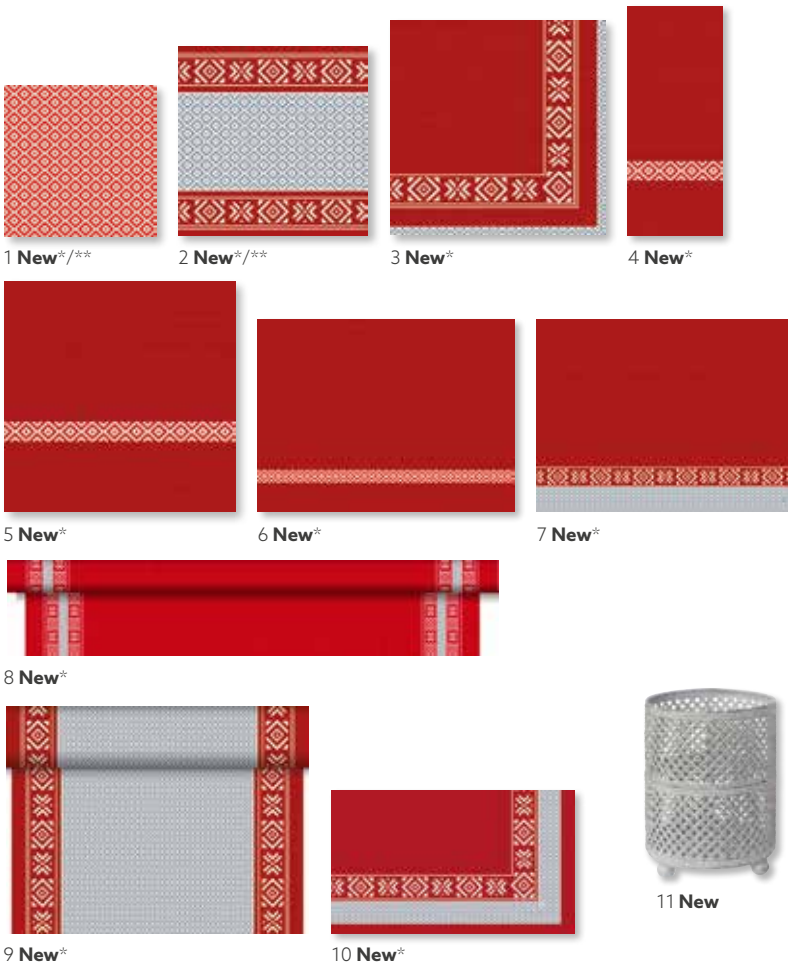

Winter Feeling Red

Matching unicolours

WINTER FEELING RED

1	172914	Tissue Napkin, 3-ply, 24 x 24 cm	(20 x 50)
2	173031	Tissue Napkin, 3-ply, 33 x 33 cm	(10 x 50)
	172927	Tissue Napkin, 3-ply, 33 x 33 cm	(4 x 250)
3	172941	Dunilin® Napkin, 40 x 40 cm	(5 x 50)
4	173032	Duniletto® Napkin, 40 x 48 cm	(4 x 50)
5	172948	Dunilin® Napkin, 48 x 48 cm	(6 x 40)
6	172980	Dunichel® Placemat, 30 x 40 cm	(5 x 100)
7	172987	Paper Placemat, 30 x 40 cm	(4 x 250)
8	172976	Dunichel® Banquet reel, 1,20 x 25 m	(2 x 1)
9	172967	Dunichel® Tête-à-Tête, 0,4 x 24 m	(6 x 1)
10	172992	Dunisilk®+ Slipcover, 84 x 84 cm	(5 x 20)
	172952	Dunichel® Slipcover, 84 x 84 cm	(5 x 20)
	172961	Dunichel® Slipcover, 84 x 84 cm	(1 x 100)

Matching products

11	168252	Candle Holder Stella, Grey, 110 x 80 mm	(4 x 1)
12	153869	Switch & Shine Refill, White, 65 x 65 mm, 30h	(2 x 6)

* These products are FSC-certified

** These products are Swan-certified