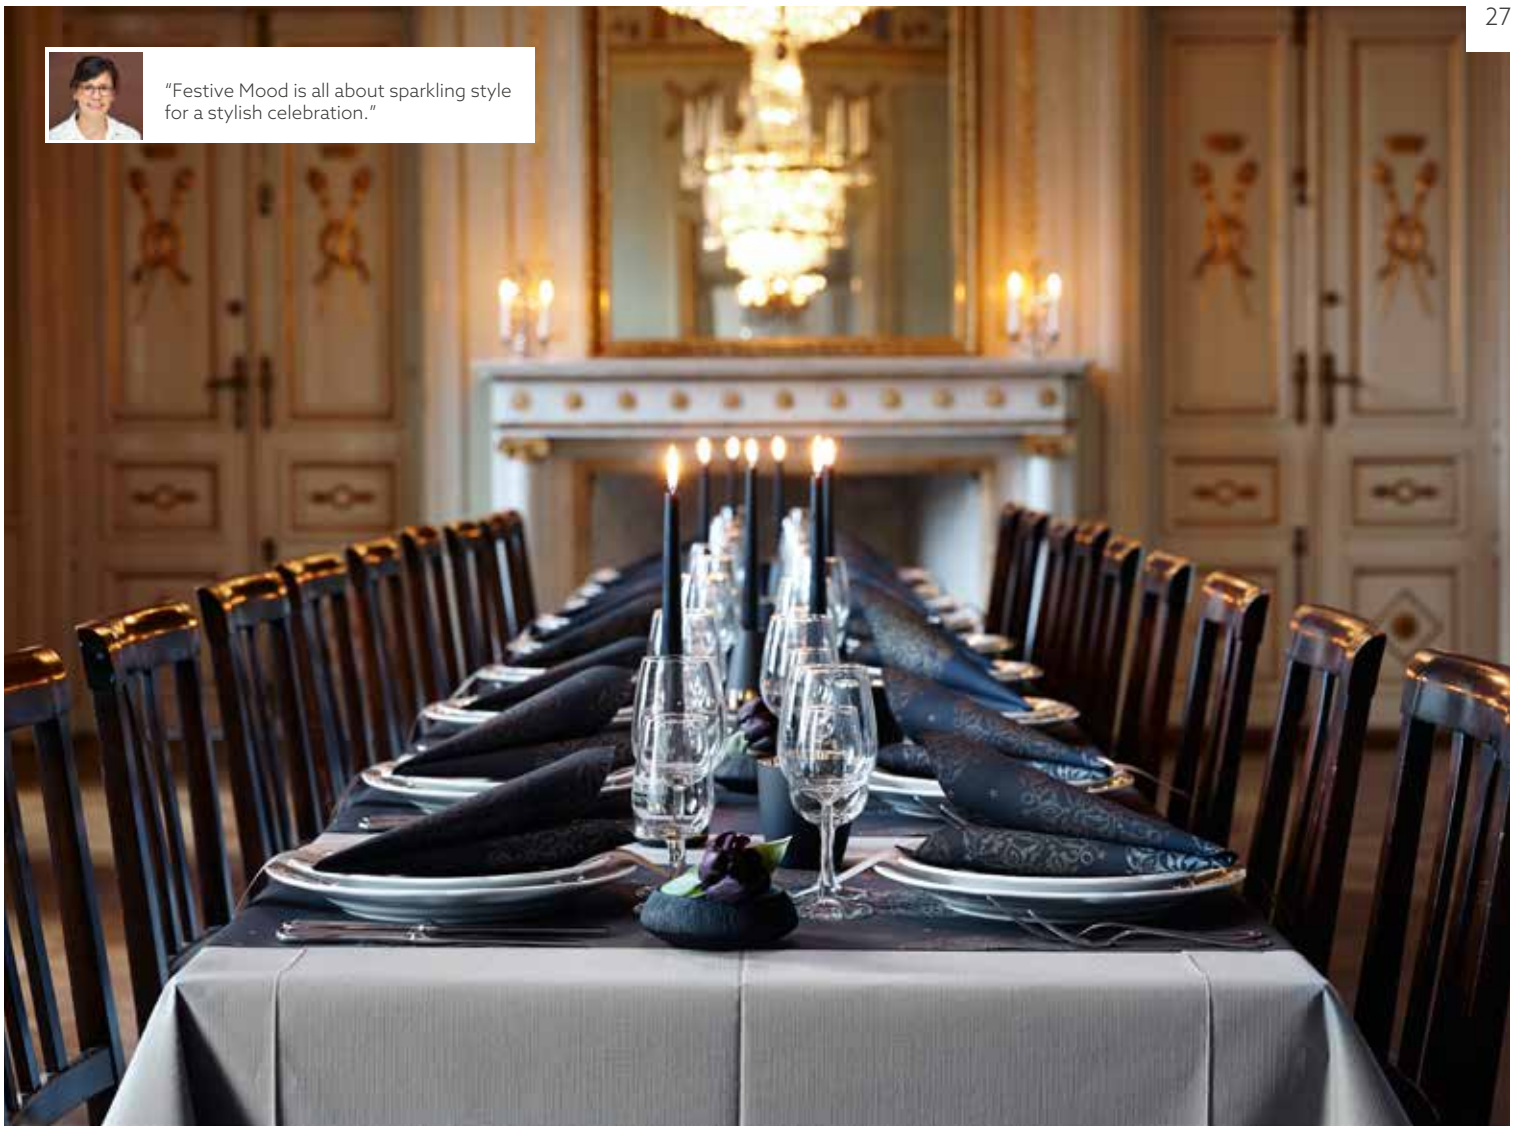

### Matching products

10	168262	Poppie, Black/Gold, 90 x 85 mm	(2 x 6)
11	151527	Switch & Shine, Refill, Cream, 65 x 65 mm, 30h	(2 x 6)

10

11

\* These products are FSC-certified

"Festive Mood is all about sparkling style for a stylish celebration."