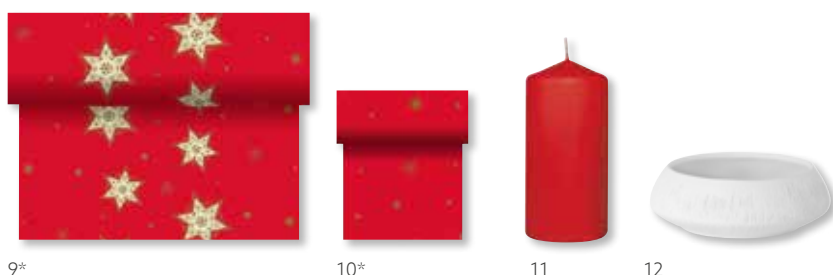

GLITTERING STARS RED

1	170013	Tissue Napkin, 3-ply, 24 x 24 cm	(20 x 50)
2	170022	Tissue Napkin, 3-ply, 33 x 33 cm	(10 x 50)
	170023	Tissue Napkin, 3-ply, 33 x 33 cm	(4 x 250)
3	170024	Tissue Napkin, 3-ply, 40 x 40 cm	(4 x 250)
4	170025	Classic Napkin, 4-ply, 40 x 40 cm	(6 x 50)
5	170026	Dunilin® Napkin, 40 x 40 cm	(5 x 50)
6	170027	Dunicel® Slipcover, 84 x 84 cm	(5 x 20)
	170028	Dunicel® Slipcover, 84 x 84 cm	(1 x 100)
	170034	Dunisilk®+ Slipcover, 84 x 84 cm	(5 x 20)
7	170033	Dunicel® Placemat, 30 x 40 cm	(5 x 100)
8	170031	Dunicel® Reel, 1.20 x 25 m	(2 x 1)
9	170030	Dunicel® Tête-à-Tête, 0.4 x 24 m	(6 x 1)
10	170029	Dunicel® Table runner, 0.15 x 20 m	(6 x 1)

Matching products

11	263016	Pillar Candle, Red, 100 x 50 mm, 20h	(6 x 10)
12	170288	Candle Plate Mega, White, Inside Ø 85 mm	(6 x 2)